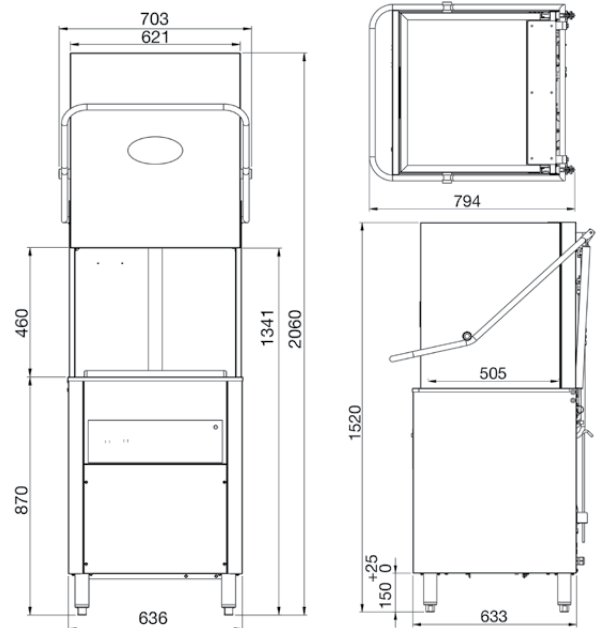

### INCLUSIONS

- 2 x Plate racks 500mm x 500mm
- 1 x Cup rack 500mm x 500mm
- 1 x Cutlery container
- 1 x Water connection hose
- 2 x Chemical weights & filters
- 1 x Operating manual

#### Height

|                    |         |
|--------------------|---------|
| Cabinet            | 1370 mm |
| Cabinet inc. legs  | 1520 mm |
| With hood extended | 2060 mm |
| Usable Wash        | 460mm   |

#### Width

|             |        |
|-------------|--------|
| Cabinet     | 640 mm |
| Inc. handle | 703 mm |

#### Depth

|             |        |
|-------------|--------|
| Cabinet     | 635 mm |
| Inc. handle | 785 mm |